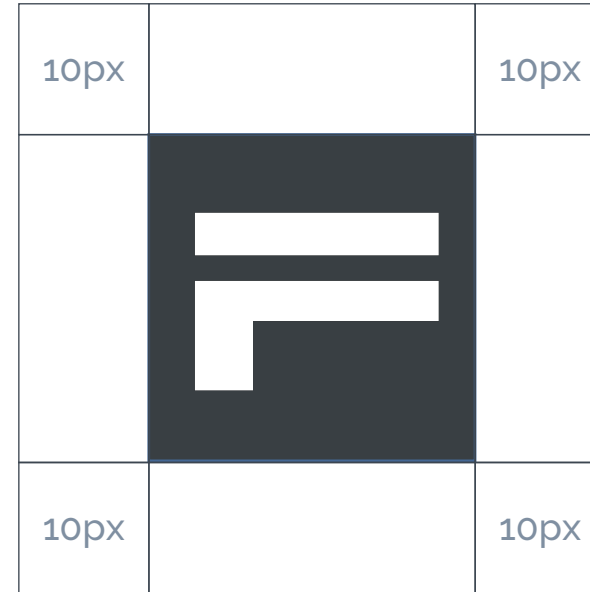

# CLEARSPACE

---

**FASTMORE**

**LOGO  
VARIATION**

---

Full color

One color

Full color with background

One color : Reverse

**FASTMORE**

# COLOR SPECIFICATIONS

---

Primary color :

#FFFFFF

#3B4550

#209DC6

#FC4E07